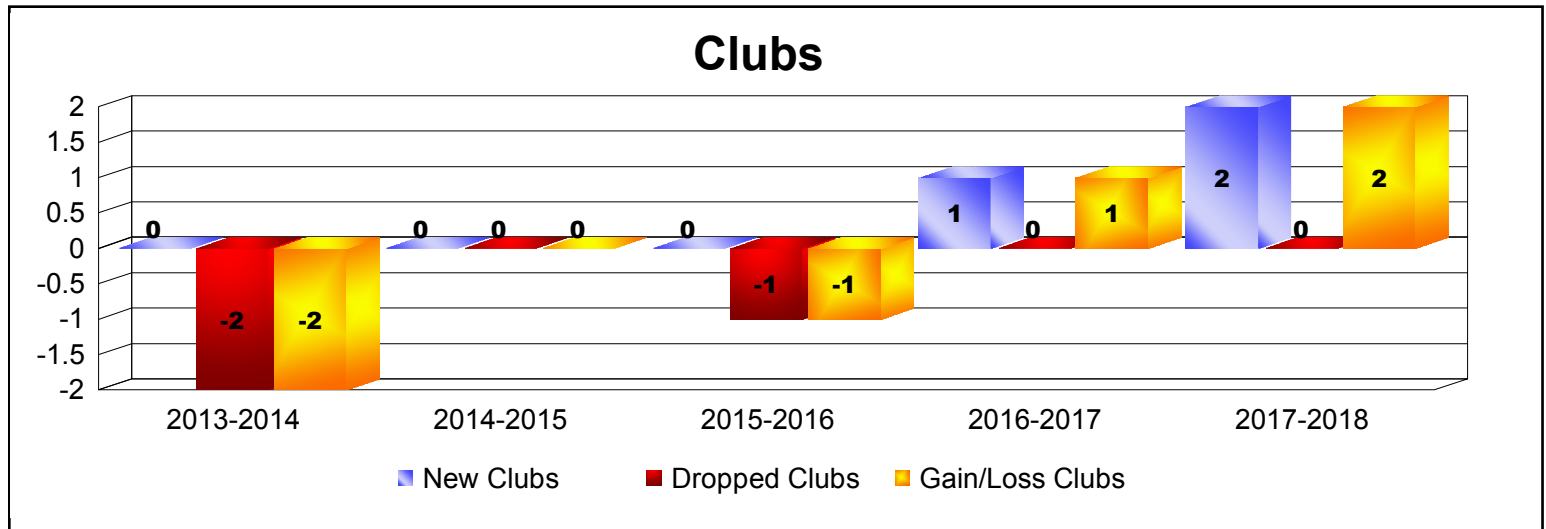

Year	New Clubs	Dropped Clubs	Gain/ Loss Clubs	New Members	Charter Members	Reinstate Members	Transfer Members	Total Member Added	Total Members Dropped	Gain/ Loss Members
2013-2014	0	-2	-2	19	1	0	0	20	-59	-39
2014-2015	0	0	0	32	0	4	0	36	-49	-13
2015-2016	0	-1	-1	16	1	0	0	17	-48	-31
2016-2017	1	0	1	10	20	0	0	30	-54	-24
2017-2018	2	0	2	27	46	0	0	73	-50	23
Average	1	-1	0	21	14	1	0	35	-52	-17

Year	New Clubs	Dropped Clubs	Gain/ Loss Clubs	New Members	Charter Members	Reinstate Members	Transfer Members	Total Member Added	Total Members Dropped	Gain/ Loss Members
2013-2014	0	0	0	24	0	1	0	25	-32	-7
2014-2015	0	0	0	70	1	0	0	71	-30	41
2015-2016	2	0	2	23	42	0	0	65	-20	45
2016-2017	0	0	0	18	1	0	1	20	-62	-42
2017-2018	2	0	2	23	40	1	0	64	-32	32
Average	1	0	1	32	17	0	0	49	-35	14