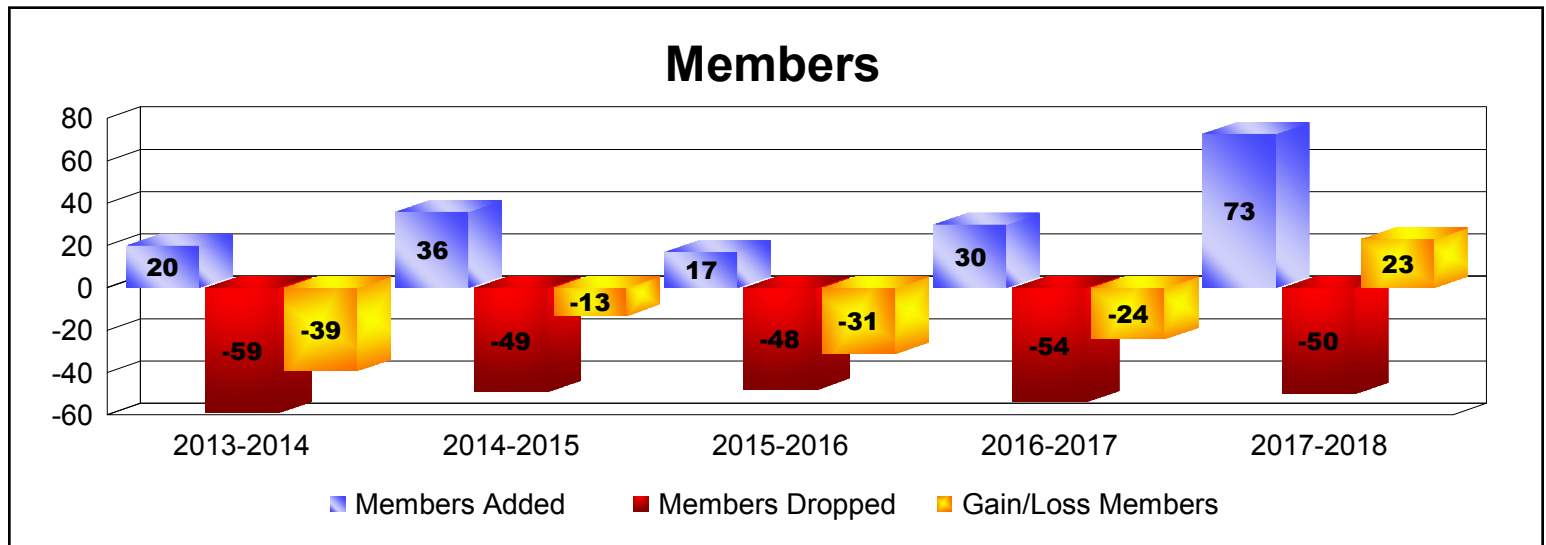

Year	New Clubs	Dropped Clubs	Gain/ Loss Clubs	New Members	Charter Members	Reinstate Members	Transfer Members	Total Member Added	Total Members Dropped	Gain/ Loss Members
2013-2014	0	-2	-2	19	1	0	0	20	-59	-39
2014-2015	0	0	0	32	0	4	0	36	-49	-13
2015-2016	0	-1	-1	16	1	0	0	17	-48	-31
2016-2017	1	0	1	10	20	0	0	30	-54	-24
2017-2018	2	0	2	27	46	0	0	73	-50	23
Average	1	-1	0	21	14	1	0	35	-52	-17

Year	New Clubs	Dropped Clubs	Gain/ Loss Clubs	New Members	Charter Members	Reinstate Members	Transfer Members	Total Member Added	Total Members Dropped	Gain/ Loss Members
2013-2014	0	0	0	24	0	1	0	25	-32	-7
2014-2015	0	0	0	70	1	0	0	71	-30	41
2015-2016	2	0	2	23	42	0	0	65	-20	45
2016-2017	0	0	0	18	1	0	1	20	-62	-42
2017-2018	2	0	2	23	40	1	0	64	-32	32
Average	1	0	1	32	17	0	0	49	-35	14