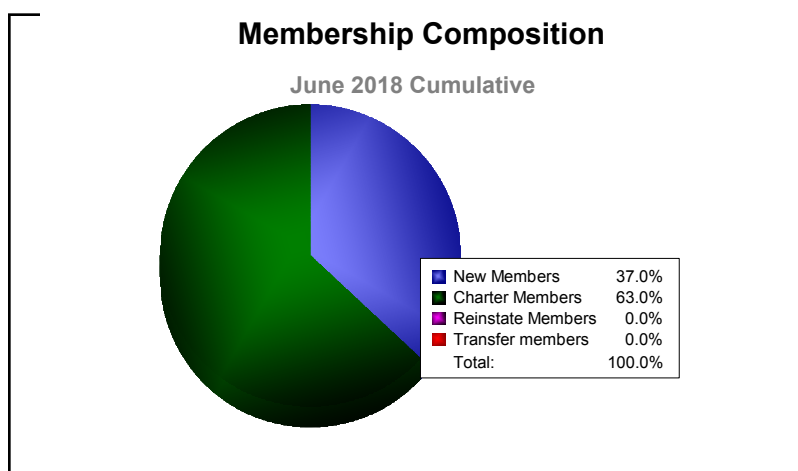

Year	New Clubs	Dropped Clubs	Gain/ Loss Clubs	New Members	Charter Members	Reinstate Members	Transfer Members	Total Member Added	Total Members Dropped	Gain/ Loss Members
2013-2014	0	-2	-2	19	1	0	0	20	-59	-39
2014-2015	0	0	0	32	0	4	0	36	-49	-13
2015-2016	0	-1	-1	16	1	0	0	17	-48	-31
2016-2017	1	0	1	10	20	0	0	30	-54	-24
2017-2018	2	0	2	27	46	0	0	73	-50	23
Average	1	-1	0	21	14	1	0	35	-52	-17

Year	New Clubs	Dropped Clubs	Gain/ Loss Clubs	New Members	Charter Members	Reinstate Members	Transfer Members	Total Member Added	Total Members Dropped	Gain/ Loss Members
2013-2014	0	0	0	24	0	1	0	25	-32	-7
2014-2015	0	0	0	70	1	0	0	71	-30	41
2015-2016	2	0	2	23	42	0	0	65	-20	45
2016-2017	0	0	0	18	1	0	1	20	-62	-42
2017-2018	2	0	2	23	40	1	0	64	-32	32
Average	1	0	1	32	17	0	0	49	-35	14