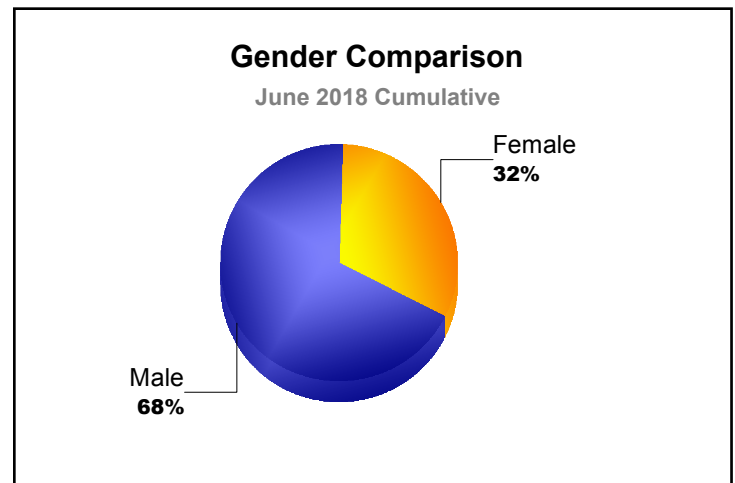

Year	New Clubs	Dropped Clubs	Gain/ Loss Clubs	New Members	Charter Members	Reinstate Members	Transfer Members	Total Member Added	Total Members Dropped	Gain/ Loss Members
2013-2014	0	-2	-2	19	1	0	0	20	-59	-39
2014-2015	0	0	0	32	0	4	0	36	-49	-13
2015-2016	0	-1	-1	16	1	0	0	17	-48	-31
2016-2017	1	0	1	10	20	0	0	30	-54	-24
2017-2018	2	0	2	27	46	0	0	73	-50	23
Average	1	-1	0	21	14	1	0	35	-52	-17